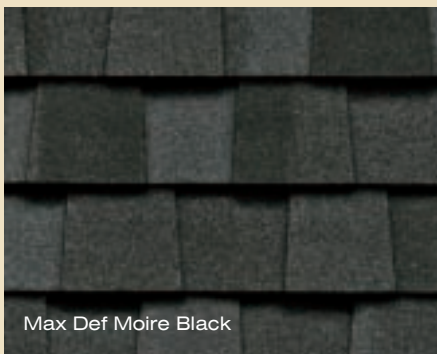

LANDMARK™ TL color palette

max def colors

Look deeper. With Max Def, a new dimension is added to shingles with a richer mixture of surface granules. You get a brighter, more vibrant, more dramatic appearance and depth of color. And the natural beauty of your roof shines through.