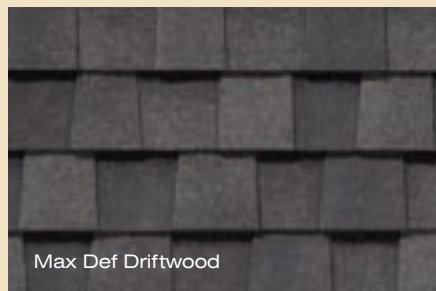

LANDMARK™ PRO color palette

max def colors - Look deeper. With Max Def, a new dimension is added to shingles with a richer mixture of surface granules. You get a brighter, more vibrant, more dramatic appearance and depth of color. And the natural beauty of your roof shines through.