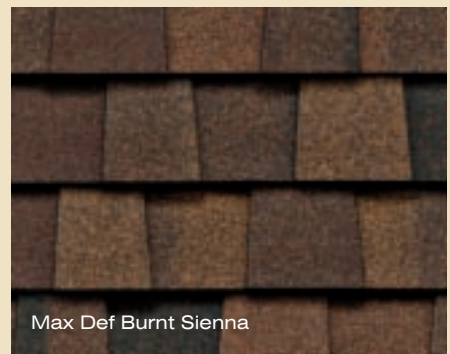

LANDMARK™ TL color palette

max def colors

Look deeper. With Max Def, a new dimension is added to shingles with a richer mixture of surface granules. You get a brighter, more vibrant, more dramatic appearance and depth of color. And the natural beauty of your roof shines through.