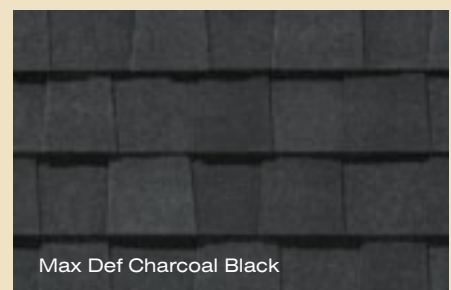

LANDMARK™ PRO color palette

max def colors - Look deeper. With Max Def, a new dimension is added to shingles with a richer mixture of surface granules. You get a brighter, more vibrant, more dramatic appearance and depth of color. And the natural beauty of your roof shines through.