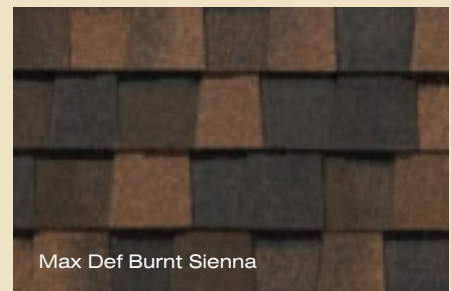

LANDMARK™ PRO color palette

max def colors - Look deeper. With Max Def, a new dimension is added to shingles with a richer mixture of surface granules. You get a brighter, more vibrant, more dramatic appearance and depth of color. And the natural beauty of your roof shines through.