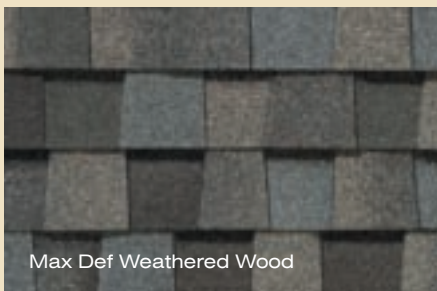

LANDMARK™ PRO color palette

max def colors - Look deeper. With Max Def, a new dimension is added to shingles with a richer mixture of surface granules. You get a brighter, more vibrant, more dramatic appearance and depth of color. And the natural beauty of your roof shines through.