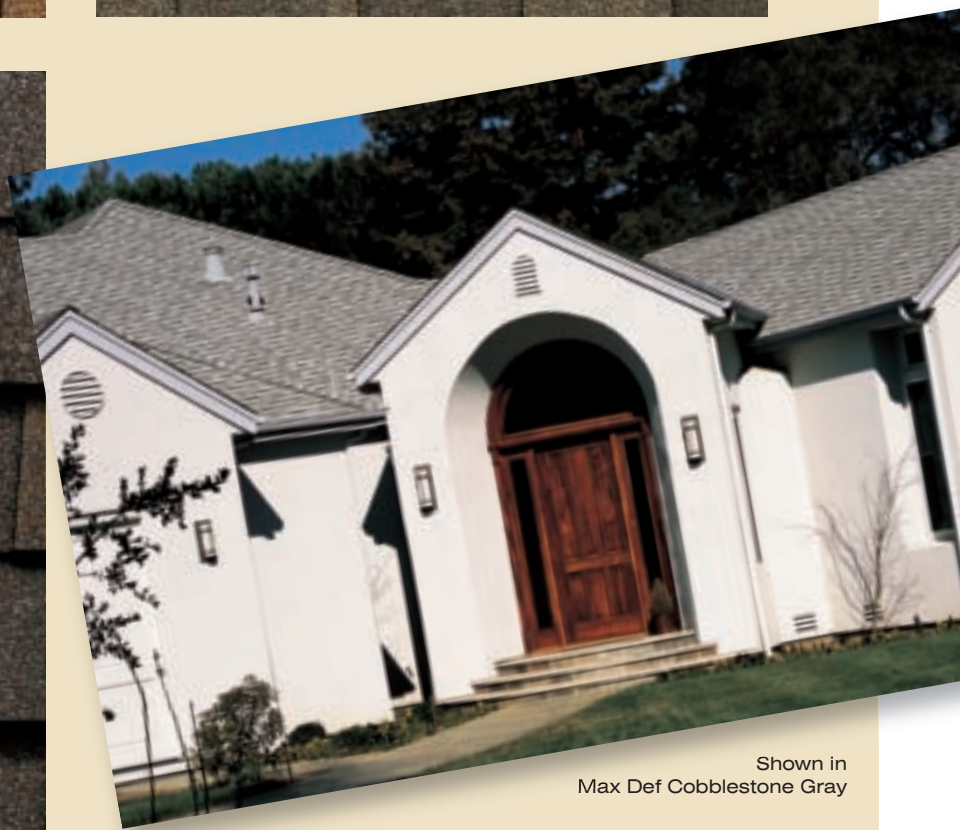

LANDMARK™ TL gallery

Max Def Cobblestone Gray

Max Def Sunrise Cedar

Max Def Colonial Slate

Max Def Old Overton

Max Def Resawn Shake

Max Def Weathered Wood

Max Def Cumberland

LANDMARK™ **PRO** specifications

- Two-piece laminated fiber glass-based construction
- Classic shades and dimensional appearance of natural wood or slate
- 250 lbs. per square

For U.S. building code compliance, see product specification sheets.