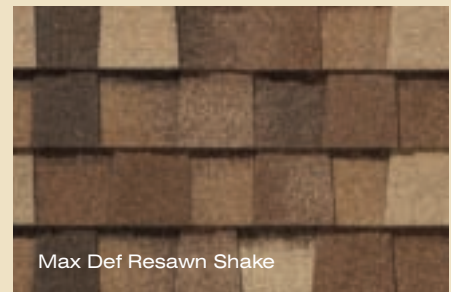

LANDMARK™ PRO color palette

max def colors - Look deeper. With Max Def, a new dimension is added to shingles with a richer mixture of surface granules. You get a brighter, more vibrant, more dramatic appearance and depth of color. And the natural beauty of your roof shines through.