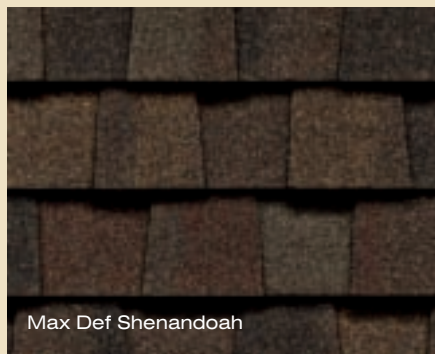

LANDMARK™ TL color palette

max def colors

Look deeper. With Max Def, a new dimension is added to shingles with a richer mixture of surface granules. You get a brighter, more vibrant, more dramatic appearance and depth of color. And the natural beauty of your roof shines through.