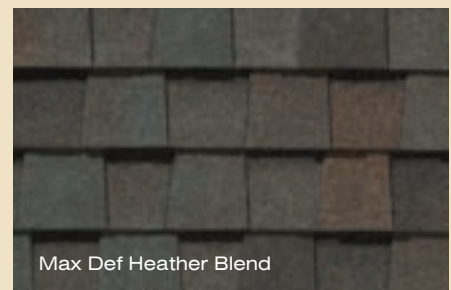

LANDMARK™ PRO color palette

max def colors - Look deeper. With Max Def, a new dimension is added to shingles with a richer mixture of surface granules. You get a brighter, more vibrant, more dramatic appearance and depth of color. And the natural beauty of your roof shines through.