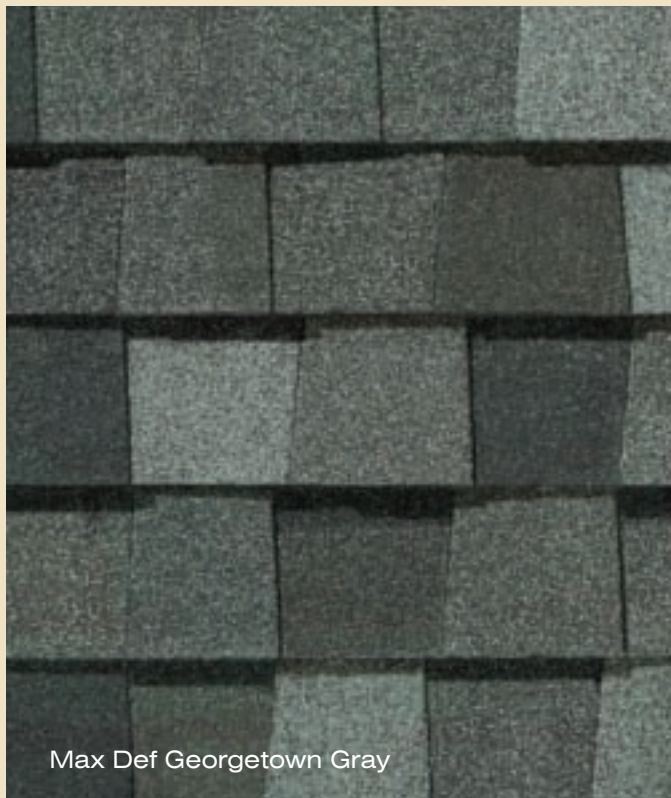

LANDMARK™ PRO gallery