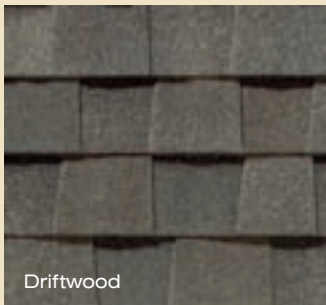

Max Def Heather Blend

Max Def Charcoal Black

Shown in
Max Def Moire Black

**Color your home...virtually.
Log on to www.certainteed.com/colorview**

LANDMARK™ color palette

“Best Buy”

As ranked by a leading
Consumer Magazine.