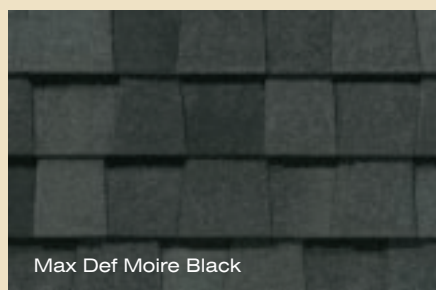

LANDMARK™ PRO color palette

max def colors - Look deeper. With Max Def, a new dimension is added to shingles with a richer mixture of surface granules. You get a brighter, more vibrant, more dramatic appearance and depth of color. And the natural beauty of your roof shines through.