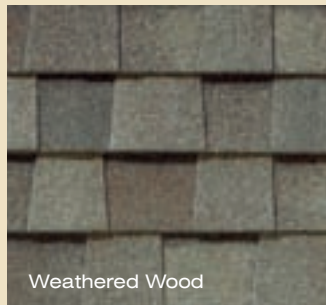

Max Def Heather Blend

Max Def Charcoal Black

Shown in
Max Def Moire Black

**Color your home...virtually.
Log on to www.certainteed.com/colorview**

LANDMARK™ color palette

“Best Buy”

As ranked by a leading
Consumer Magazine.