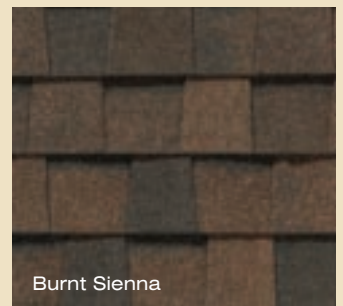

Max Def Heather Blend

Max Def Charcoal Black

Shown in
Max Def Moire Black

**Color your home...virtually.
Log on to www.certainteed.com/colorview**

LANDMARK™ color palette

“Best Buy”

As ranked by a leading
Consumer Magazine.