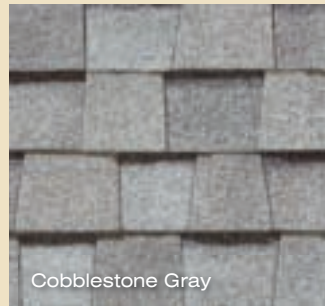

Max Def Heather Blend

Max Def Charcoal Black

Shown in
Max Def Moire Black

**Color your home...virtually.
Log on to www.certainteed.com/colorview**

LANDMARK™ color palette

“Best Buy”

As ranked by a leading
Consumer Magazine.