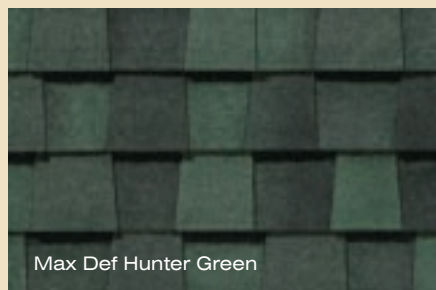

LANDMARK™ PRO color palette

max def colors - Look deeper. With Max Def, a new dimension is added to shingles with a richer mixture of surface granules. You get a brighter, more vibrant, more dramatic appearance and depth of color. And the natural beauty of your roof shines through.